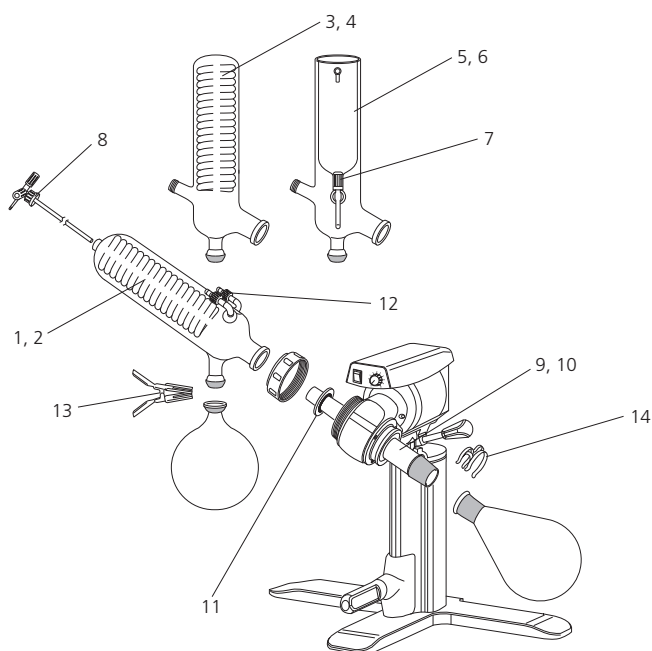

## Replacement parts for glassware sets

### Ordering Information

Part	Model	Description
1	RE100/CO	Diagonal condenser, glass set 00
2	RE100/COP	Diagonal condenser, plastic coated, glass set 00P
3	RE200/VC	Vertical condenser, glass set 01
4	RE200/VCP	Vertical condenser, plastic coated, glass set 01P
5	RE200/CF	Cold finger condenser, glass set 02
6	RE200/CFP	Cold finger condenser, plastic coated, glass set 02P
7	RE200/CFD	Drain for cold finger condenser, glass sets 02 and 02P
8	RE100/VR	Feed tube/ vacuum release, all glass sets
9	RE100/VT	Vapour tube diagonal condensers, glass sets 00 and 00P
10	RE100/VT/CF	Vapour tube for vertical coil and cold finger condensers, glass sets 01, 01P, 02, 02P
11	RE100/VS	Vacuum seal, all glass sets
12	4510/04/1	PTFE screwthread connectors, all glass sets, pack of 10
13	JC35/1	Spherical joint clip for receiving flask, all glass sets
14	KCM29	Metal joint clip for evaporating flask, all glass sets

## Digital baths, RE300DB and RE300OB

- Digital temperature display
- Corrosion resistant stainless steel bowl
- Cool touch outer case

These attractive water baths are specifically designed to be used with the Stuart® rotary evaporators to give maximum efficiency for the smallest footprint. The clear LED digital display shows the actual bath temperature or the set temperature. The RE300DB is suitable for lower temperature applications whereby the RE300OB can be used with oil for higher temperature evaporations. Outer case's are made from chemically resistant polypropylene.

### Technical Specification

	RE300DB	RE300OB
Temperature range	Ambient to 95°C	Ambient to 180°C (Oil)
Display resolution	1°C	1°C
Temperature control	±1.5°C	±1.5°C (Water) ±3°C (Oil)
Capacity	3 litres	6.2 litres
Heater power	1000W	1400W
Dimensions, mm (w x d x h)	260 x 260 x 240	284 x 300 x 258
Electrical supply	230V, 50-60Hz	230V, 50-60Hz
IP Rating	32	32